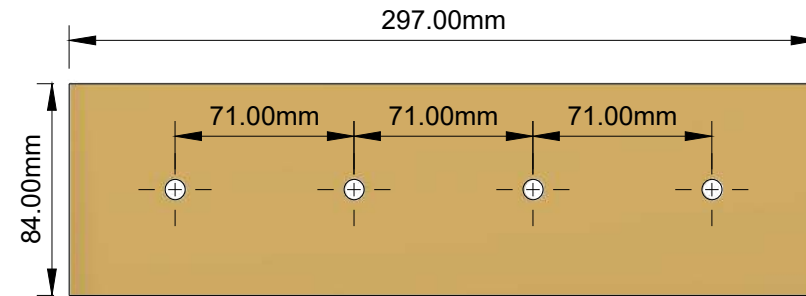

# DIMENSION FACADES ATELIER LUXUS - COLLECTION EDGES (REGENT / FACET / TIARA / GRACE / NOOR)

FACADE SIMPLE

FACADE DOUBLE

FACADE TRIPLE

FACADE QUADRUPLE

Dept.	Technical reference	Created by <b>Jelas Dean</b> <b>06/04/2020</b>	Approved by	
 <b>ATELIER LUXUS</b> Proprietary and confidential The information contained in this drawing is the sole property of Atelier Luxus. Any reproduction in part or as a whole is prohibited without the consent of Atelier Luxus.		Document type	Document status	
		Title <b>Edges dim</b>		DWG No.
		Rev.	Date of issue	Sheet <b>1/1</b>