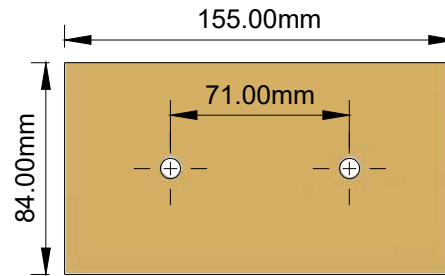

# DIMENSION FACADES ATELIER LUXUS - COLLECTION EDGES (REGENT / FACET / TIARA / GRACE / NOOR)

FACADE SIMPLE

FACADE DOUBLE

FACADE TRIPLE

FACADE QUADRUPLE

Dept.	Technical reference	Created by <b>Jelas Dean</b> <b>06/04/2020</b>	Approved by	
 <b>ATELIER LUXUS</b> Proprietary and confidential The information contained in this drawing is the sole property of Atelier Luxus. Any reproduction in part or as a whole is prohibited without the consent of Atelier Luxus.		Document type	Document status	
		Title <b>Edges dim</b>		DWG No.
		Rev.	Date of issue	Sheet <b>1/1</b>