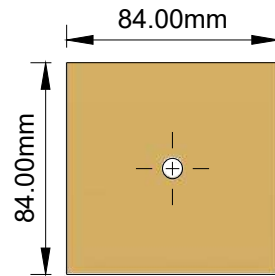

# DIMENSION FACADES ATELIER LUXUS - COLLECTION EDGES (REGENT / FACET / TIARA / GRACE / NOOR)

FACADE SIMPLE

FACADE DOUBLE

FACADE TRIPLE

FACADE QUADRUPLE

Dept.	Technical reference	Created by <b>Jelas Dean</b> <b>06/04/2020</b>	Approved by	
 <b>ATELIER LUXUS</b> Proprietary and confidential The information contained in this drawing is the sole property of Atelier Luxus. Any reproduction in part or as a whole is prohibited without the consent of Atelier Luxus.		Document type	Document status	
		Title <b>Edges dim</b>		DWG No.
		Rev.	Date of issue	Sheet <b>1/1</b>