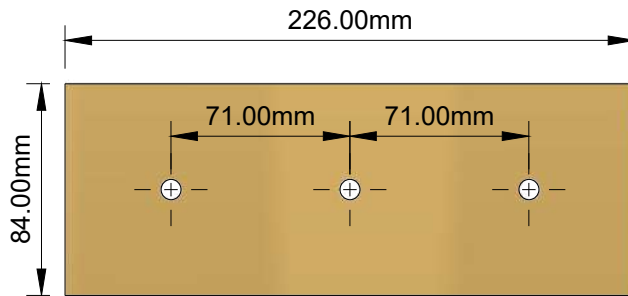

# DIMENSION FACADES ATELIER LUXUS - COLLECTION EDGES (REGENT / FACET / TIARA / GRACE / NOOR)

FACADE SIMPLE

FACADE DOUBLE

FACADE TRIPLE

FACADE QUADRUPLE

Dept.	Technical reference	Created by <b>Jelas Dean</b> <b>06/04/2020</b>	Approved by	
 <b>ATELIER LUXUS</b> Proprietary and confidential The information contained in this drawing is the sole property of Atelier Luxus. Any reproduction in part or as a whole is prohibited without the consent of Atelier Luxus.		Document type	Document status	
		Title <b>Edges dim</b>		DWG No.
		Rev.	Date of issue	Sheet <b>1/1</b>